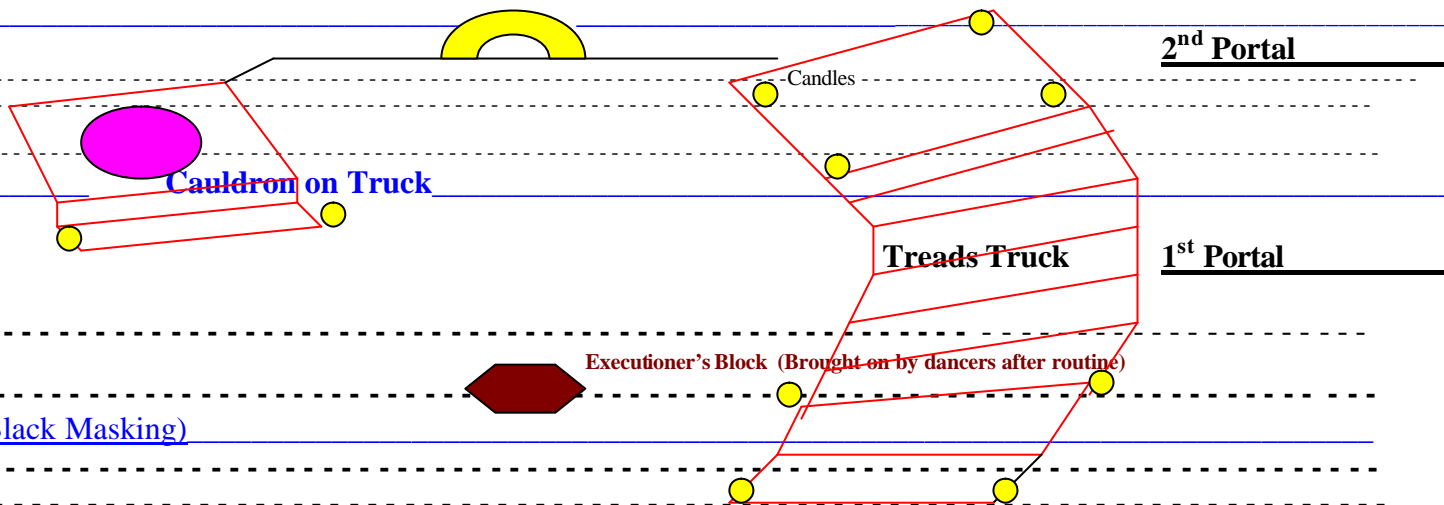

Edge Of The Forest/Close To Nottingham Castle - - - - -

Outside The Walls of Nottingham Castle - - - - -

Glittered Babes In The Wood Show Title - - - - -

First LX Bar

False Proscenium

House Tabs - - - - -

Safety Curtain - - - - -