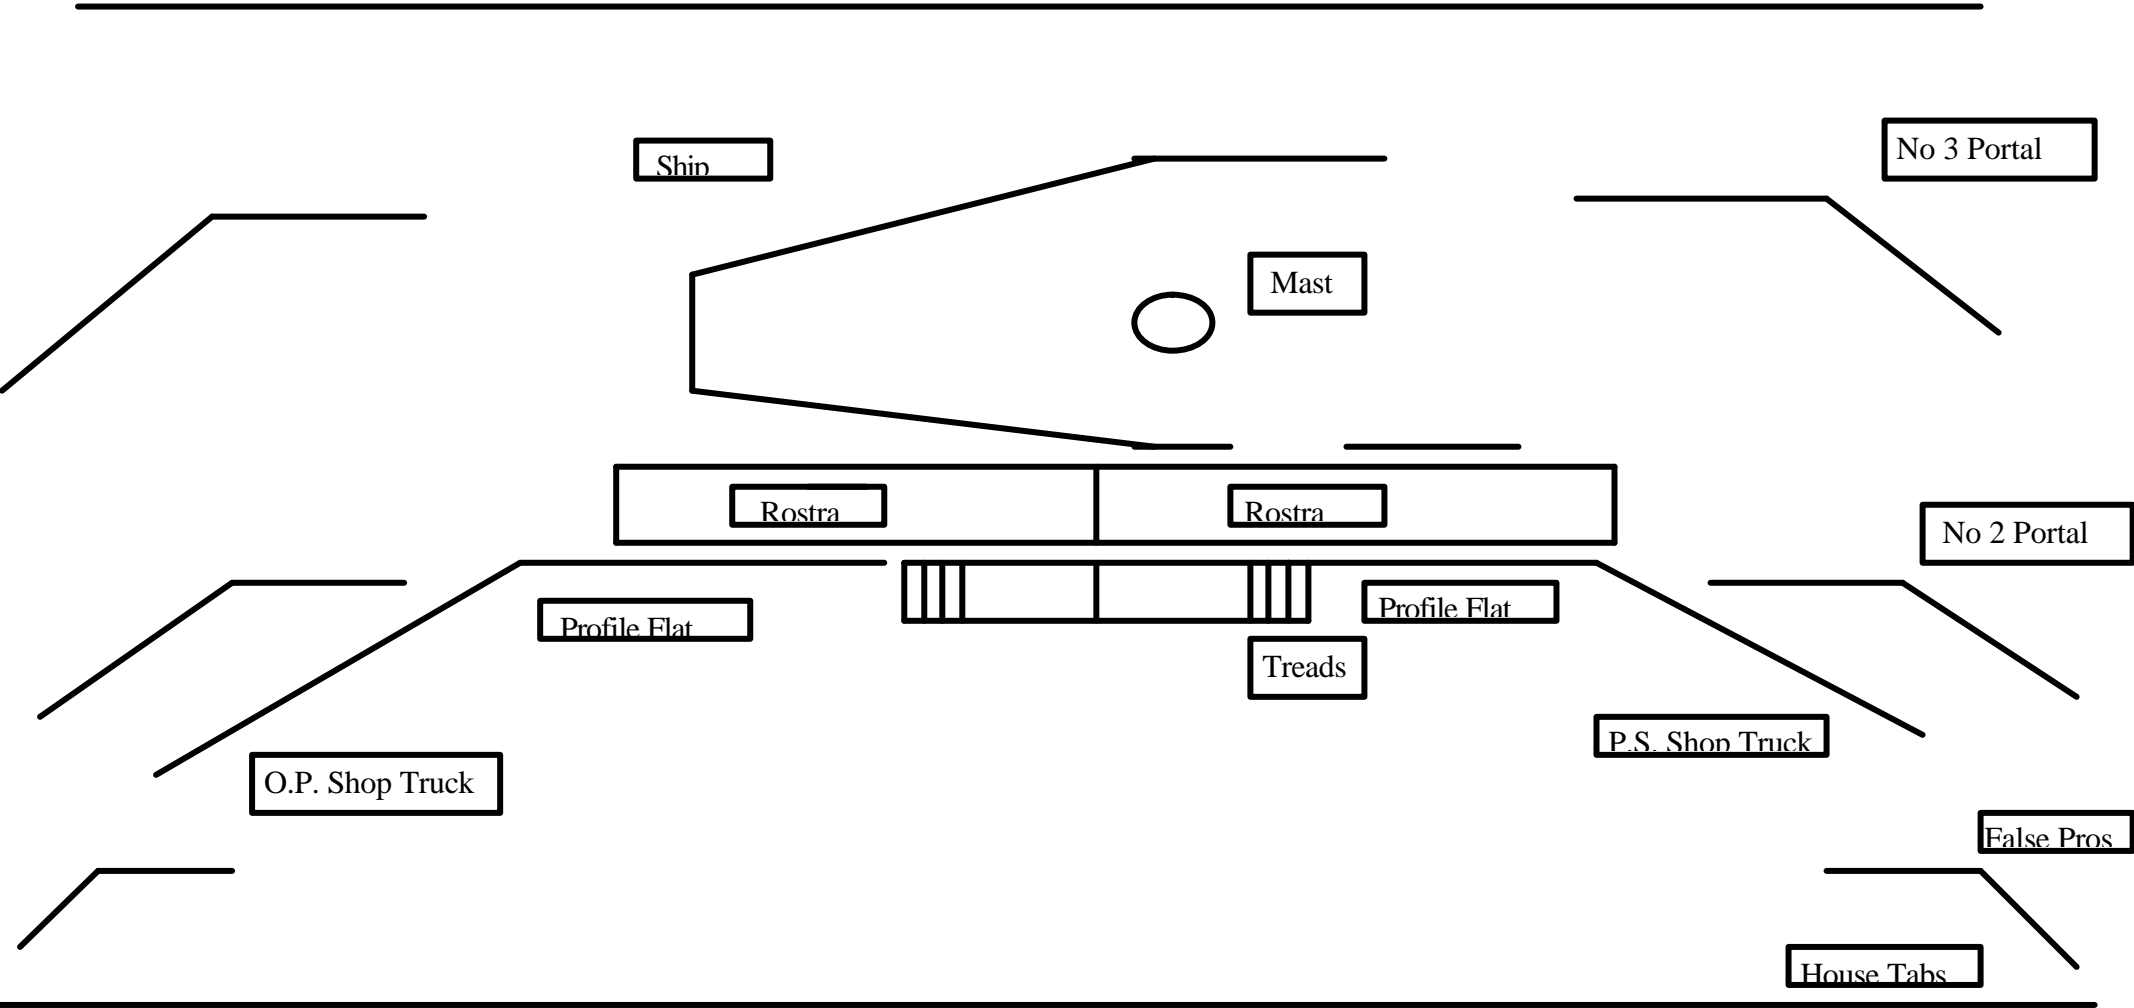

House Tabs

**DICK WHITTINGTON
ACT II SCENE 10
ON BOARD THE SAUCY SAL**

Cyclorama

No 3 Portal

Stern Truck

No 2 Portal

Mast

O.P. Truck

P.S. Truck

Ship's Rail

Ship's Rail

False Proscenium

House Tabs

DICK WHITTINGTON
ACT II SCENE 8
TAVERN AT THE QUAYSIDE

Cyclorama

Ship

No 3 Portal

Mast

Rostra

Rostra

No 2 Portal

Profile Flat

Profile Flat

Treads

P.S. Shop Truck

O.P. Shop Truck

False Pros

House Tabs

**DICK WHITTINGTON
ACT I SCENES 6 & 7
ON HIGHGATE HILL & DICK WHITTINGTON'S DREAM**