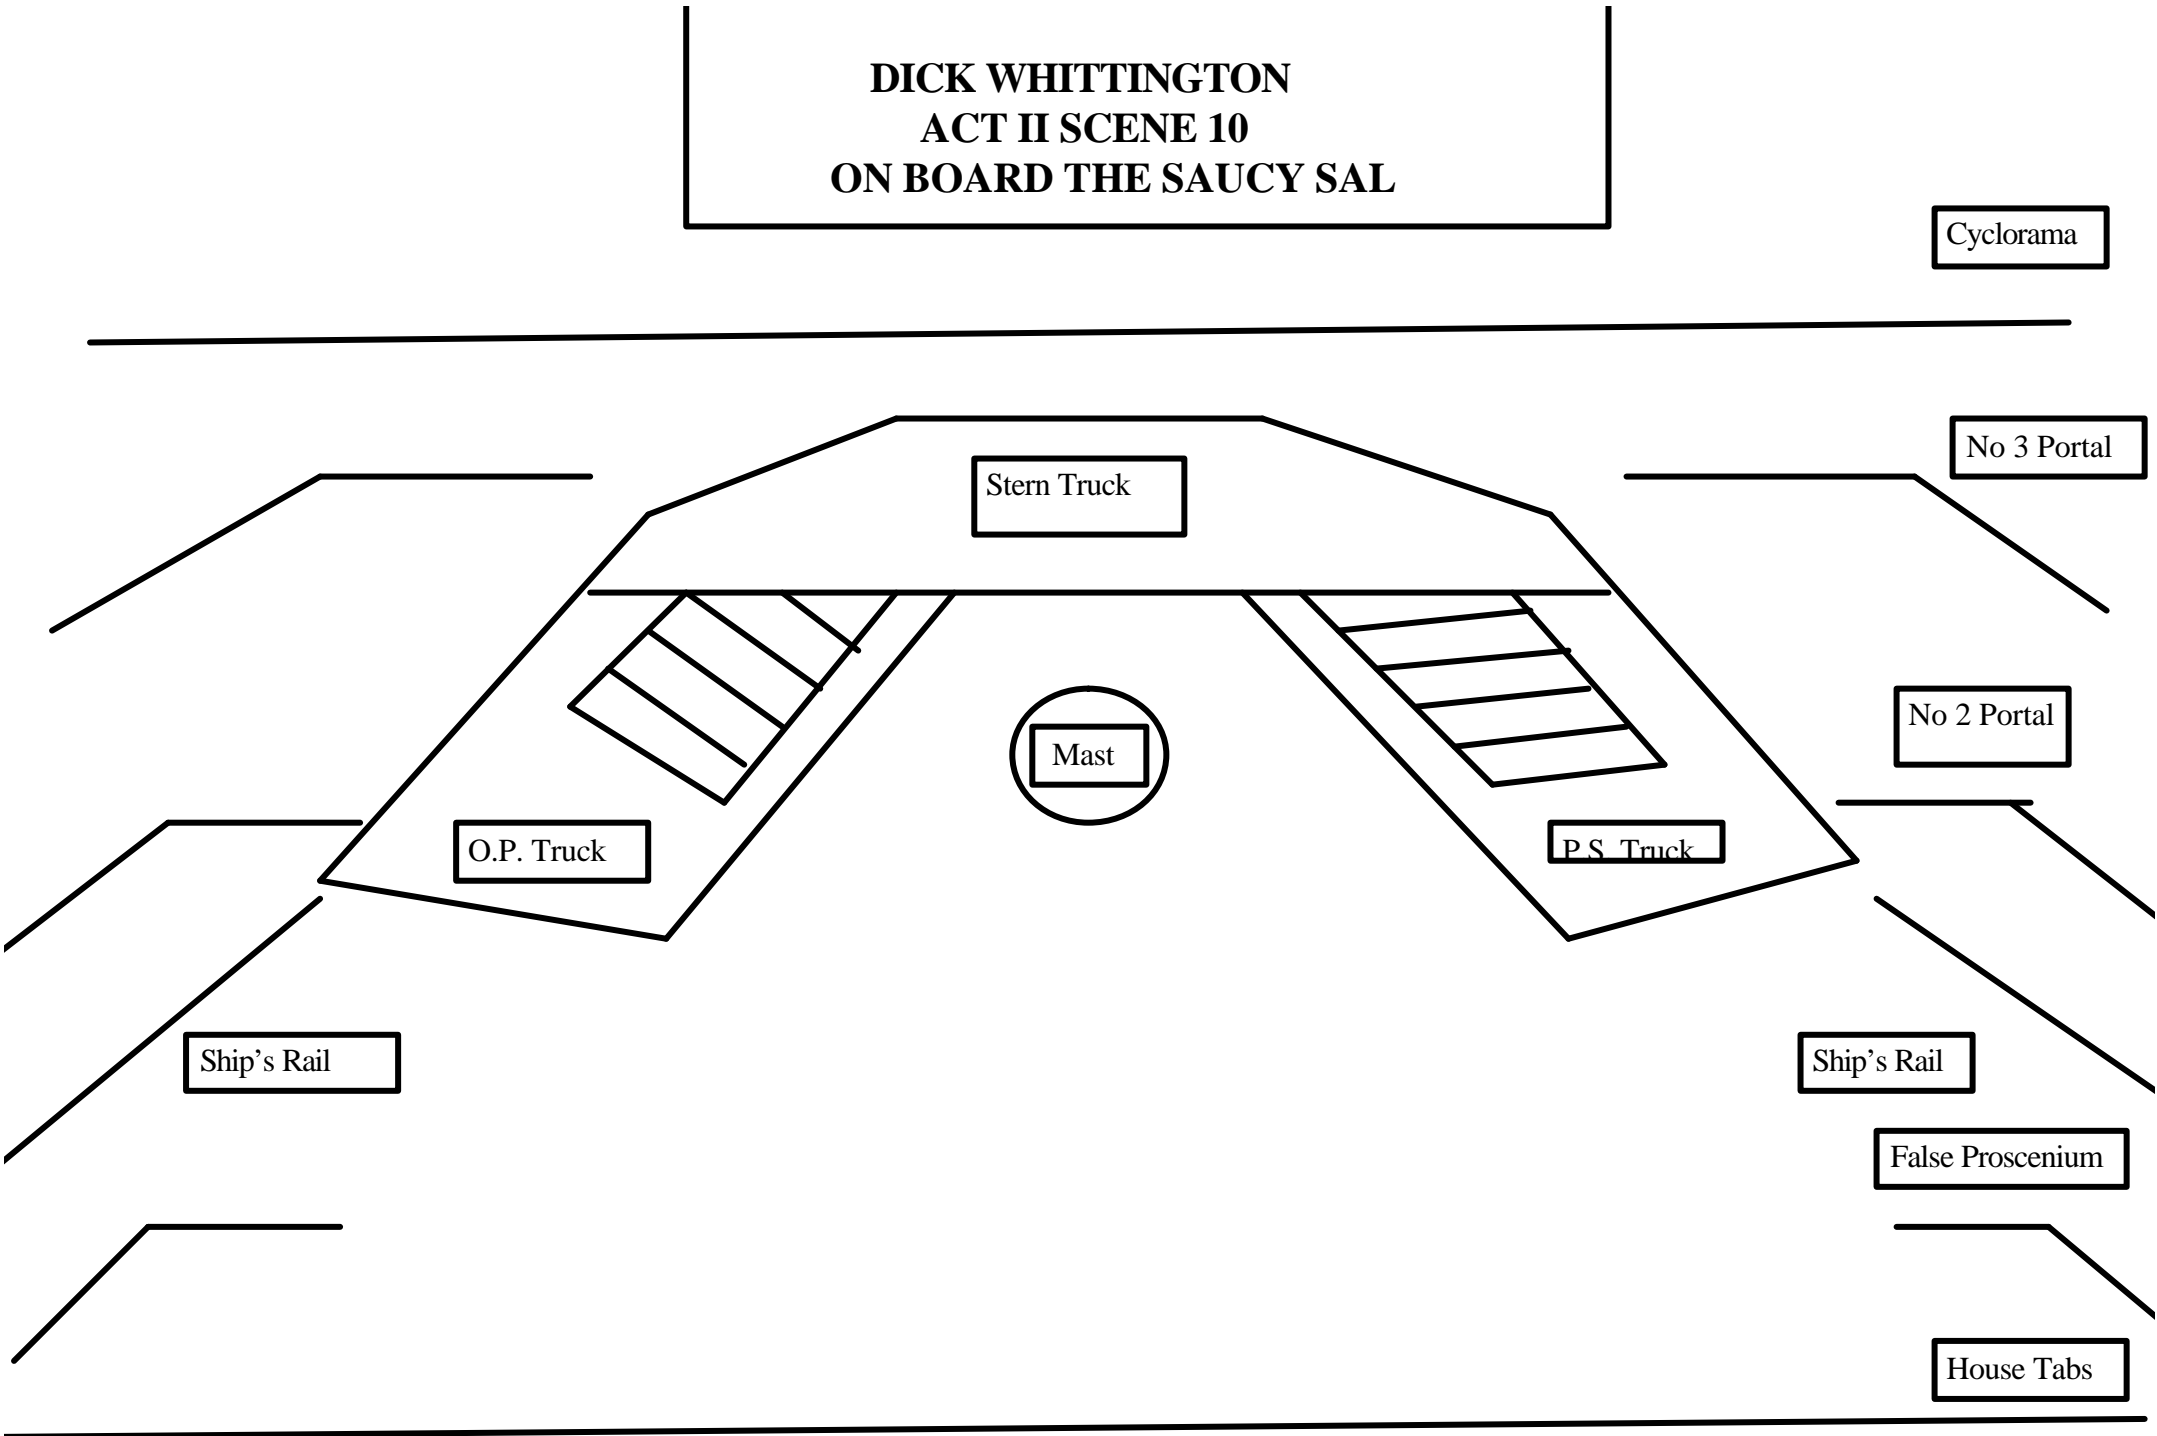

O.P. Shop Truck

Practical Door

Practical Door

Prompt Side Shop Truck

False Pros

House Tabs

**DICK WHITTINGTON
ACT II SCENE 15
THE WEDDING OF DICK & ALICE**

**DICK WHITTINGTON
ACT II SCENE 12A
THE SULTAN'S PALACE**

House Tabs

**DICK WHITTINGTON
ACT II SCENE 10
ON BOARD THE SAUCY SAL**

Cyclorama

No 3 Portal

Stern Truck

No 2 Portal

Mast

O.P. Truck

P.S. Truck

Ship's Rail

Ship's Rail

False Proscenium

House Tabs

DICK WHITTINGTON
ACT II SCENE 8
TAVERN AT THE QUAYSIDE

Cyclorama

Ship

P.S. Shop Truck

O.P. Shop Truck

False Pros

House Tabs

**DICK WHITTINGTON
ACT I SCENES 6 & 7
ON HIGHGATE HILL & DICK WHITTINGTON'S DREAM**