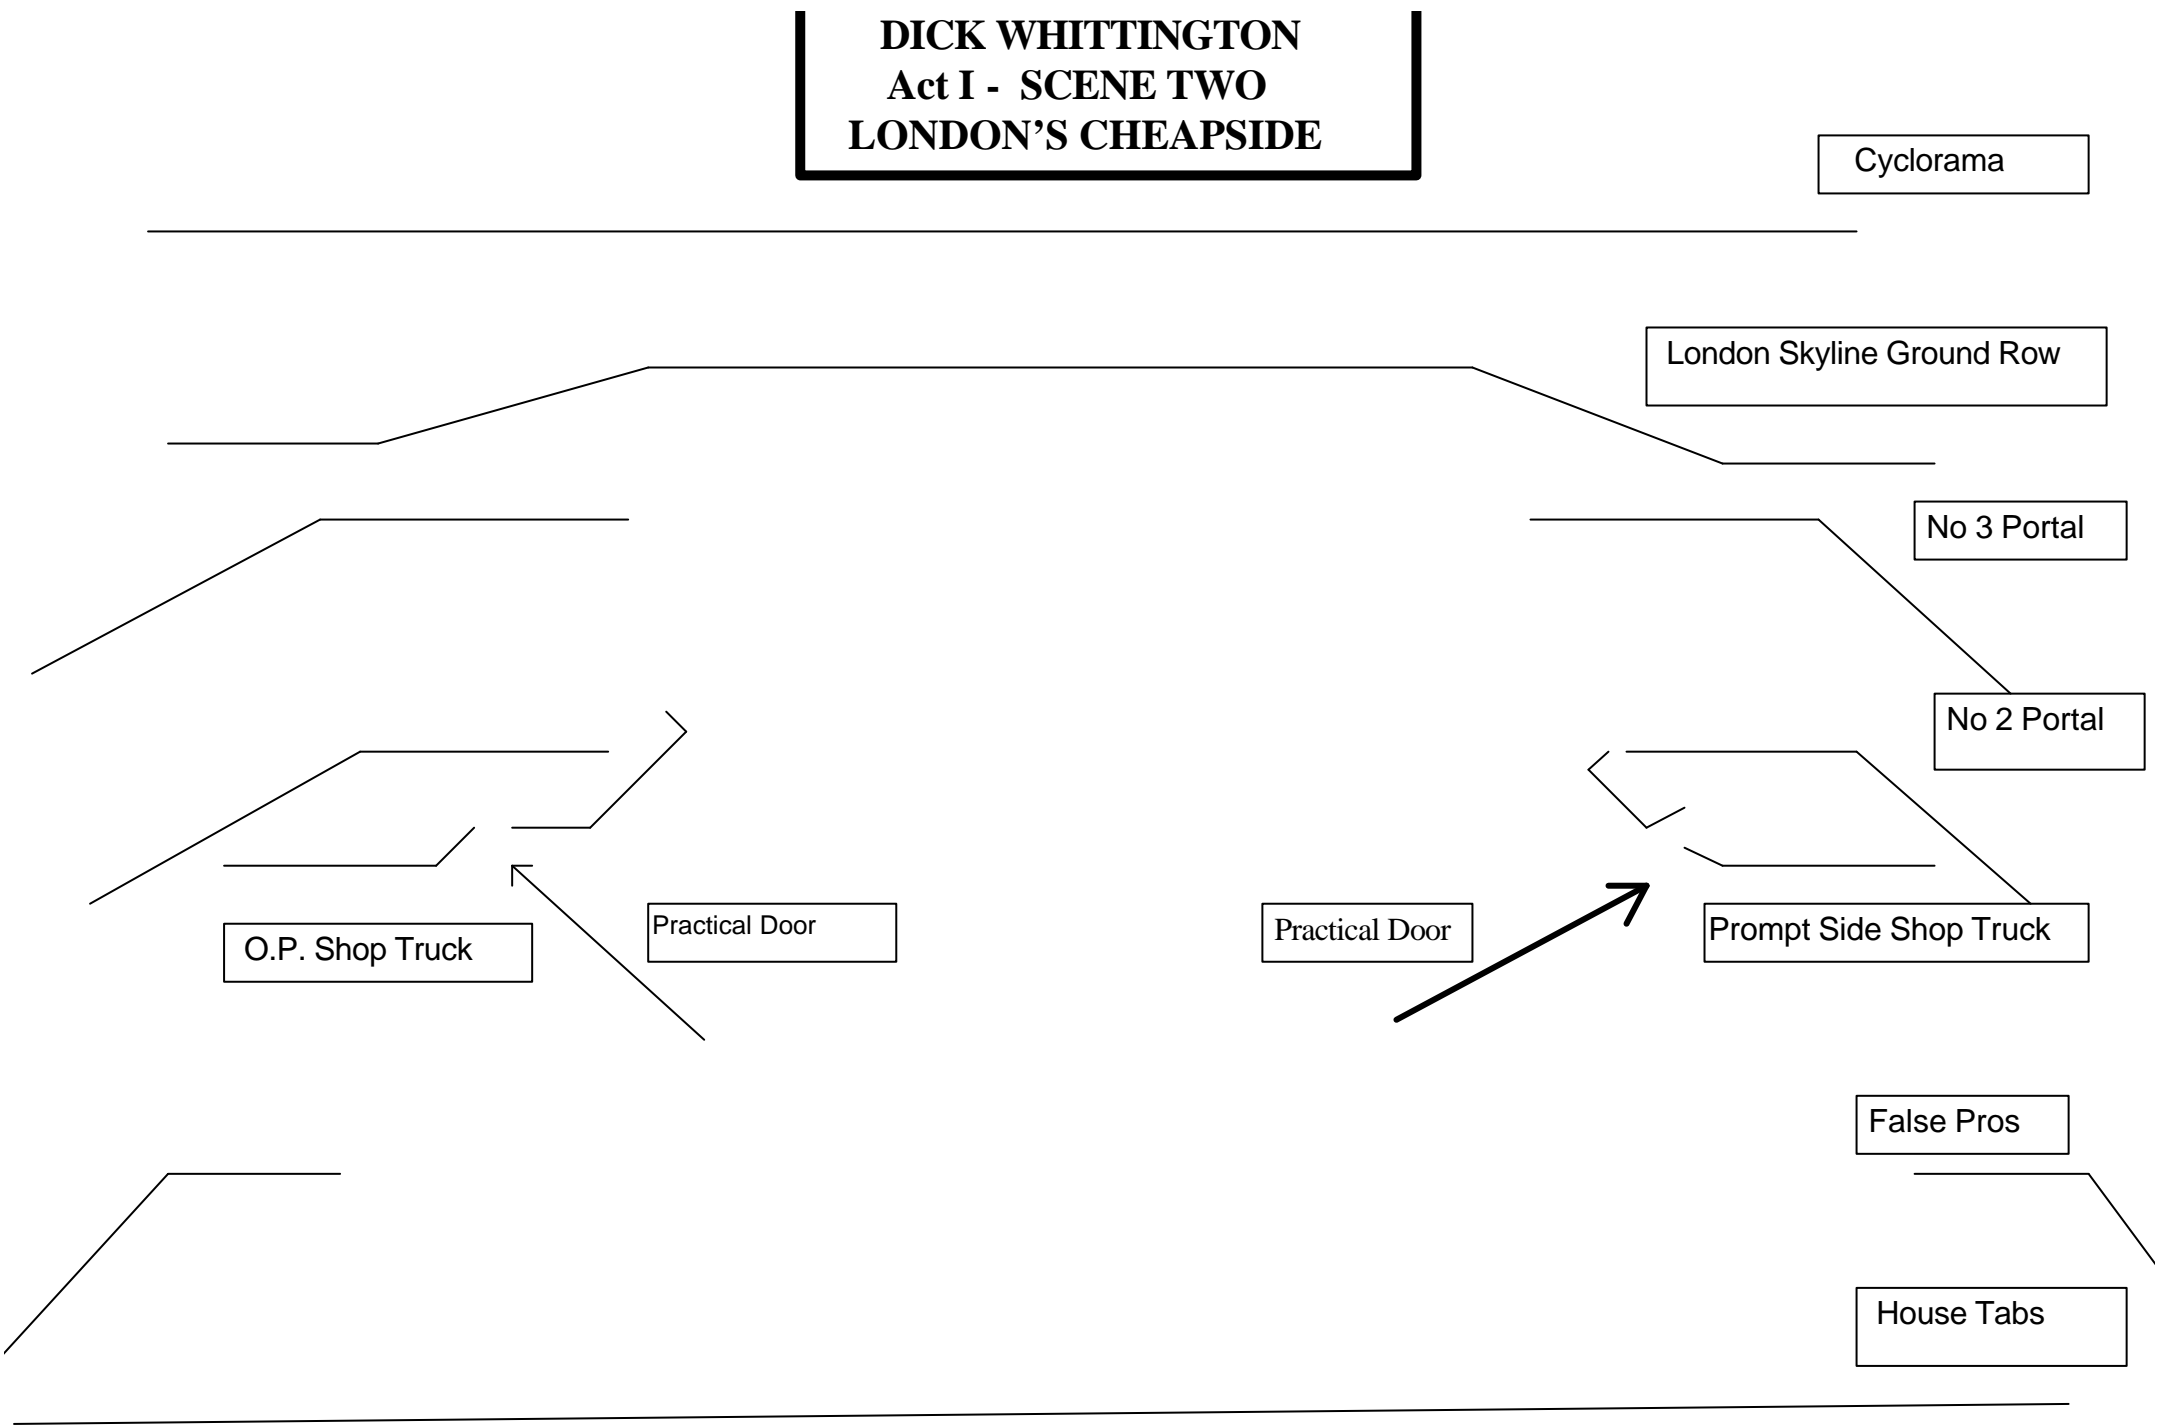

O.P. Shop Truck

Practical Door

Practical Door

Prompt Side Shop Truck

False Pros

House Tabs

**DICK WHITTINGTON
ACT II SCENE 15
THE WEDDING OF DICK & ALICE**

**DICK WHITTINGTON
ACT II SCENE 12A
THE SULTAN'S PALACE**

House Tabs

**DICK WHITTINGTON
ACT II SCENE 10
ON BOARD THE SAUCY SAL**

Cyclorama

No 3 Portal

Stern Truck

No 2 Portal

Mast

O.P. Truck

P.S. Truck

Ship's Rail

Ship's Rail

False Proscenium

House Tabs

DICK WHITTINGTON
ACT II SCENE 8
TAVERN AT THE QUAYSIDE

Cyclorama

Ship

P.S. Shop Truck

O.P. Shop Truck

False Pros

House Tabs

**DICK WHITTINGTON
ACT I SCENES 6 & 7
ON HIGHGATE HILL & DICK WHITTINGTON'S DREAM**