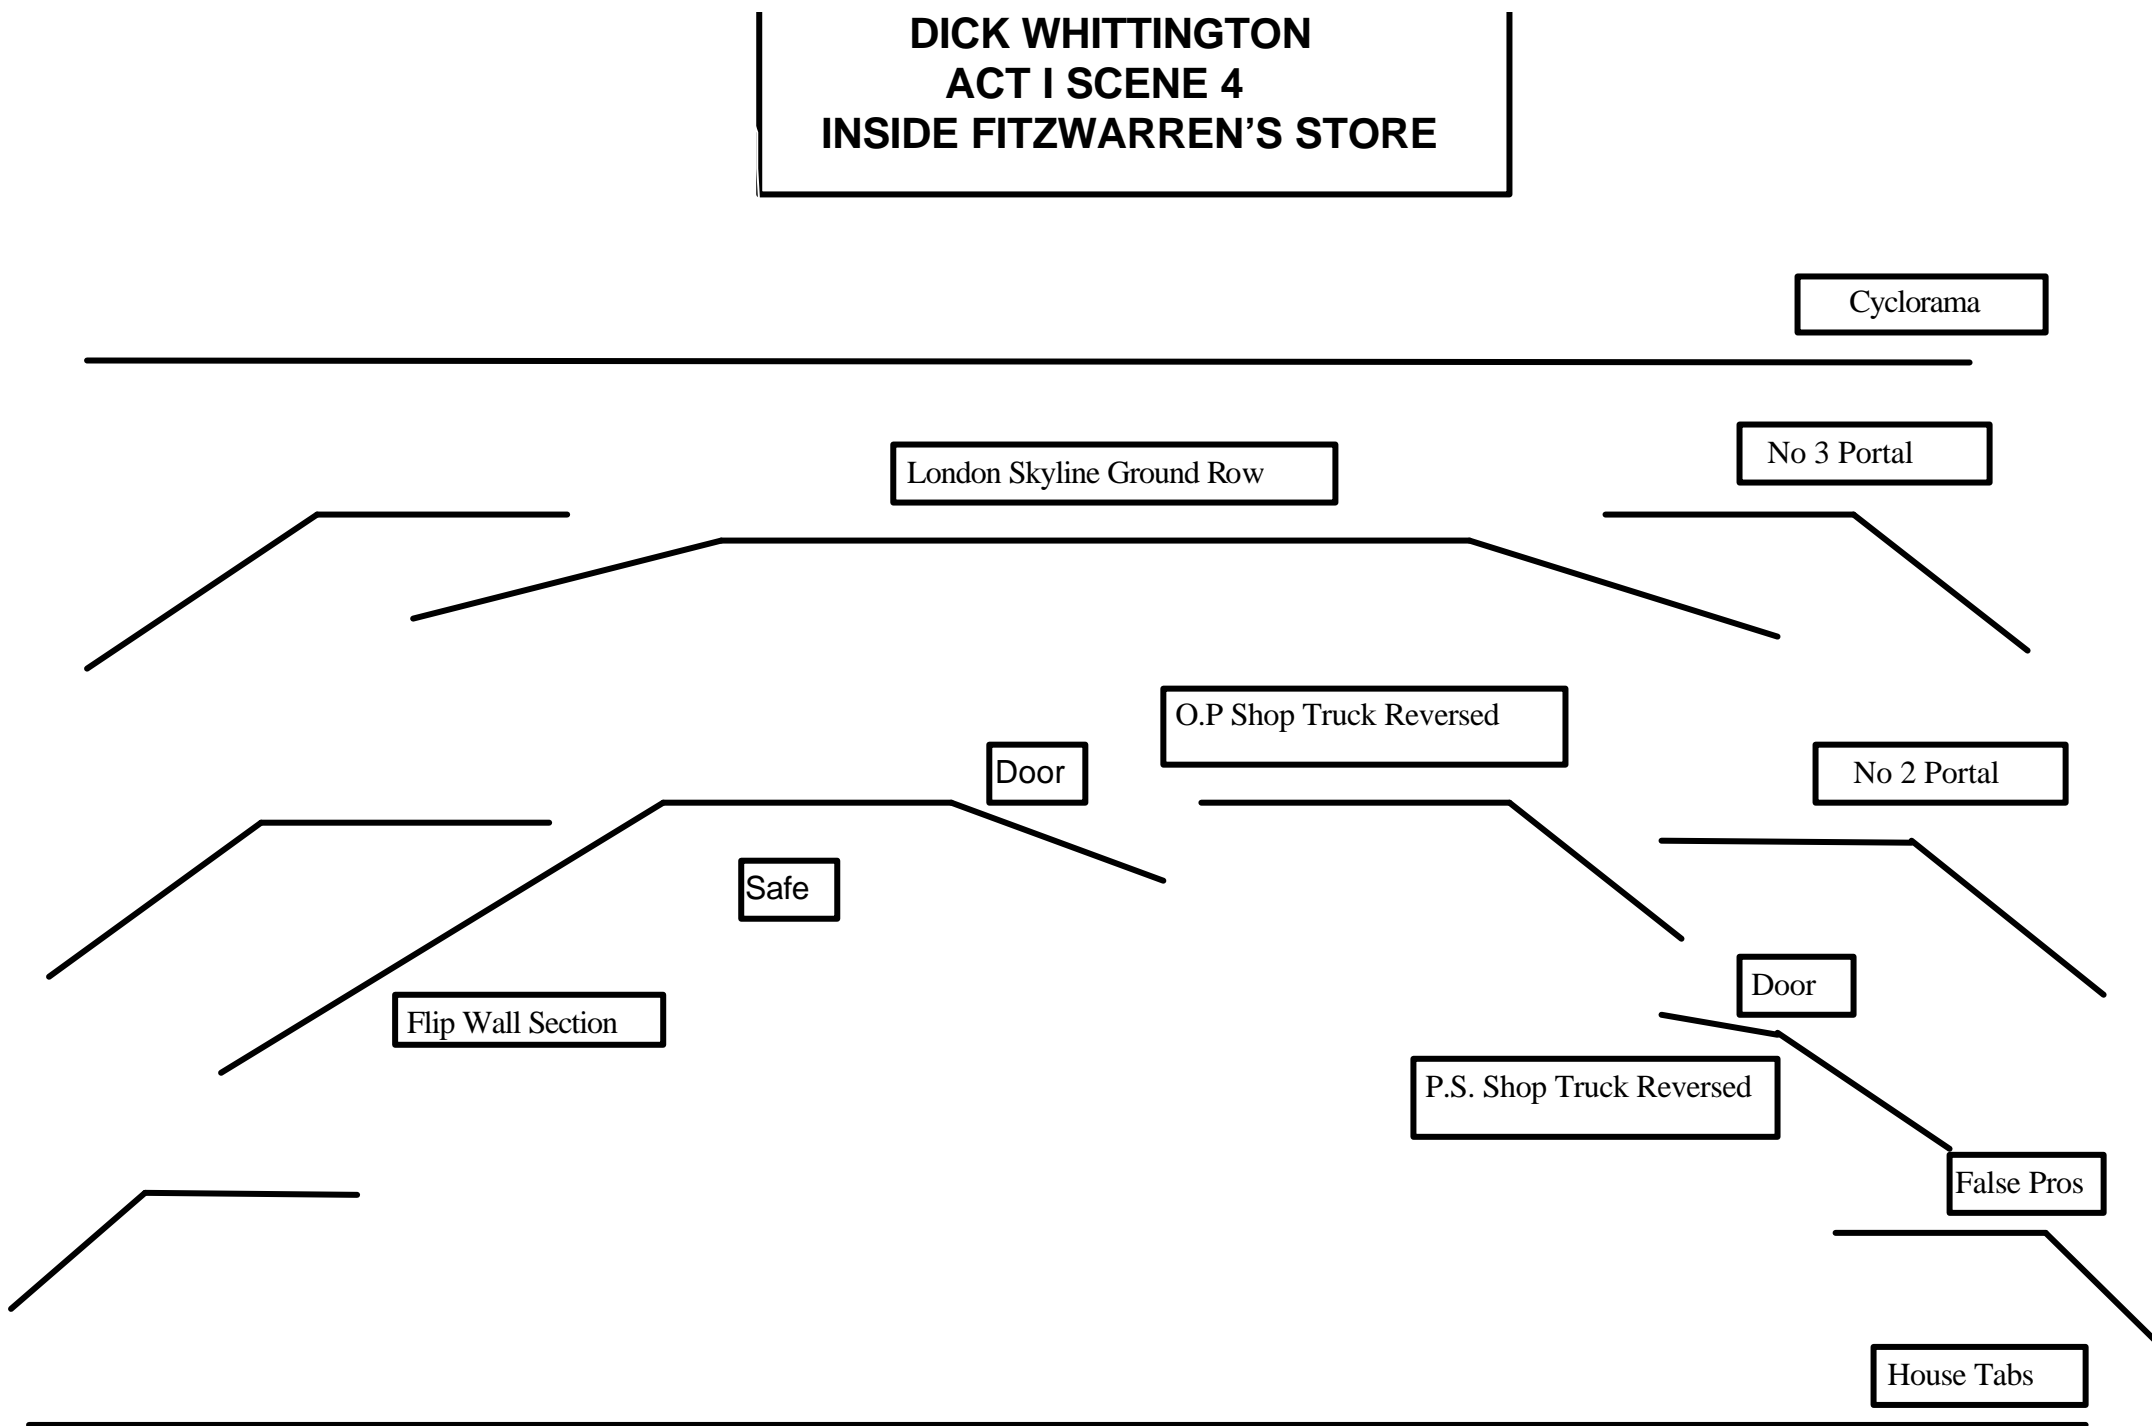

Highgate Hill Gauze

A Street In London

Black Tabs

Showgauze

False Pros

House Tabs

DICK WHITTINGTON
ACT I SCENE 4
INSIDE FITZWARREN'S STORE

Cyclorama

P.S. Shop Truck Reversed

False Pros

House Tabs

DICK WHITTINGTON
Act I - SCENE TWO
LONDON'S CHEAPSIDE

Cyclorama

London Skyline Ground Row

No 3 Portal

No 2 Portal

House Tabs

**DICK WHITTINGTON
ACT II SCENE 10
ON BOARD THE SAUCY SAL**

Cyclorama

No 3 Portal

Stern Truck

No 2 Portal

Mast

O.P. Truck

P.S. Shop Truck

O.P. Shop Truck

False Pros

House Tabs

**DICK WHITTINGTON
ACT I SCENES 6 & 7
ON HIGHGATE HILL & DICK WHITTINGTON'S DREAM**