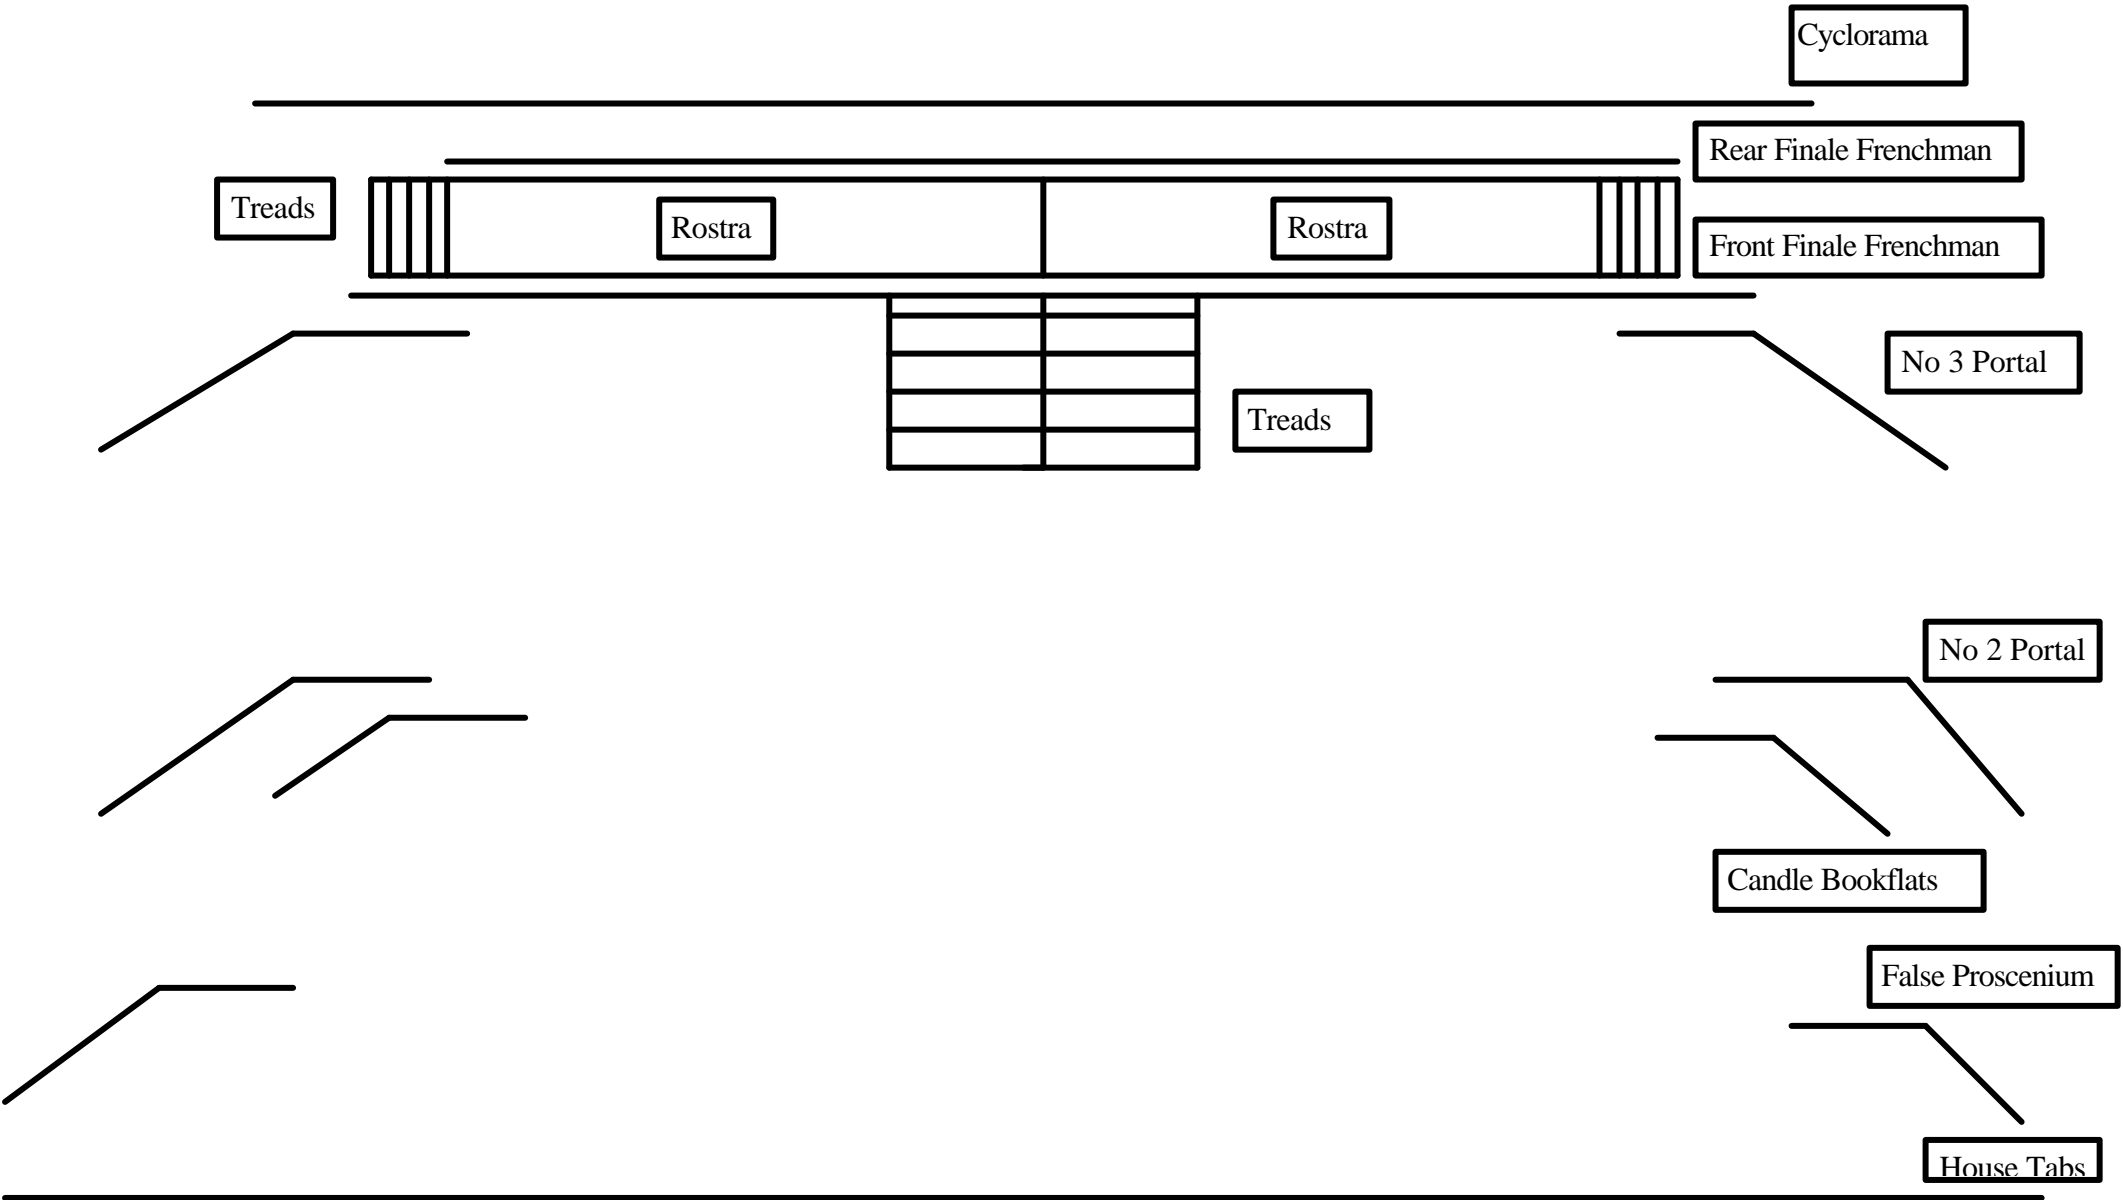

**DICK WHITTINGTON
ACT II SCENE 15
THE WEDDING OF DICK & ALICE**