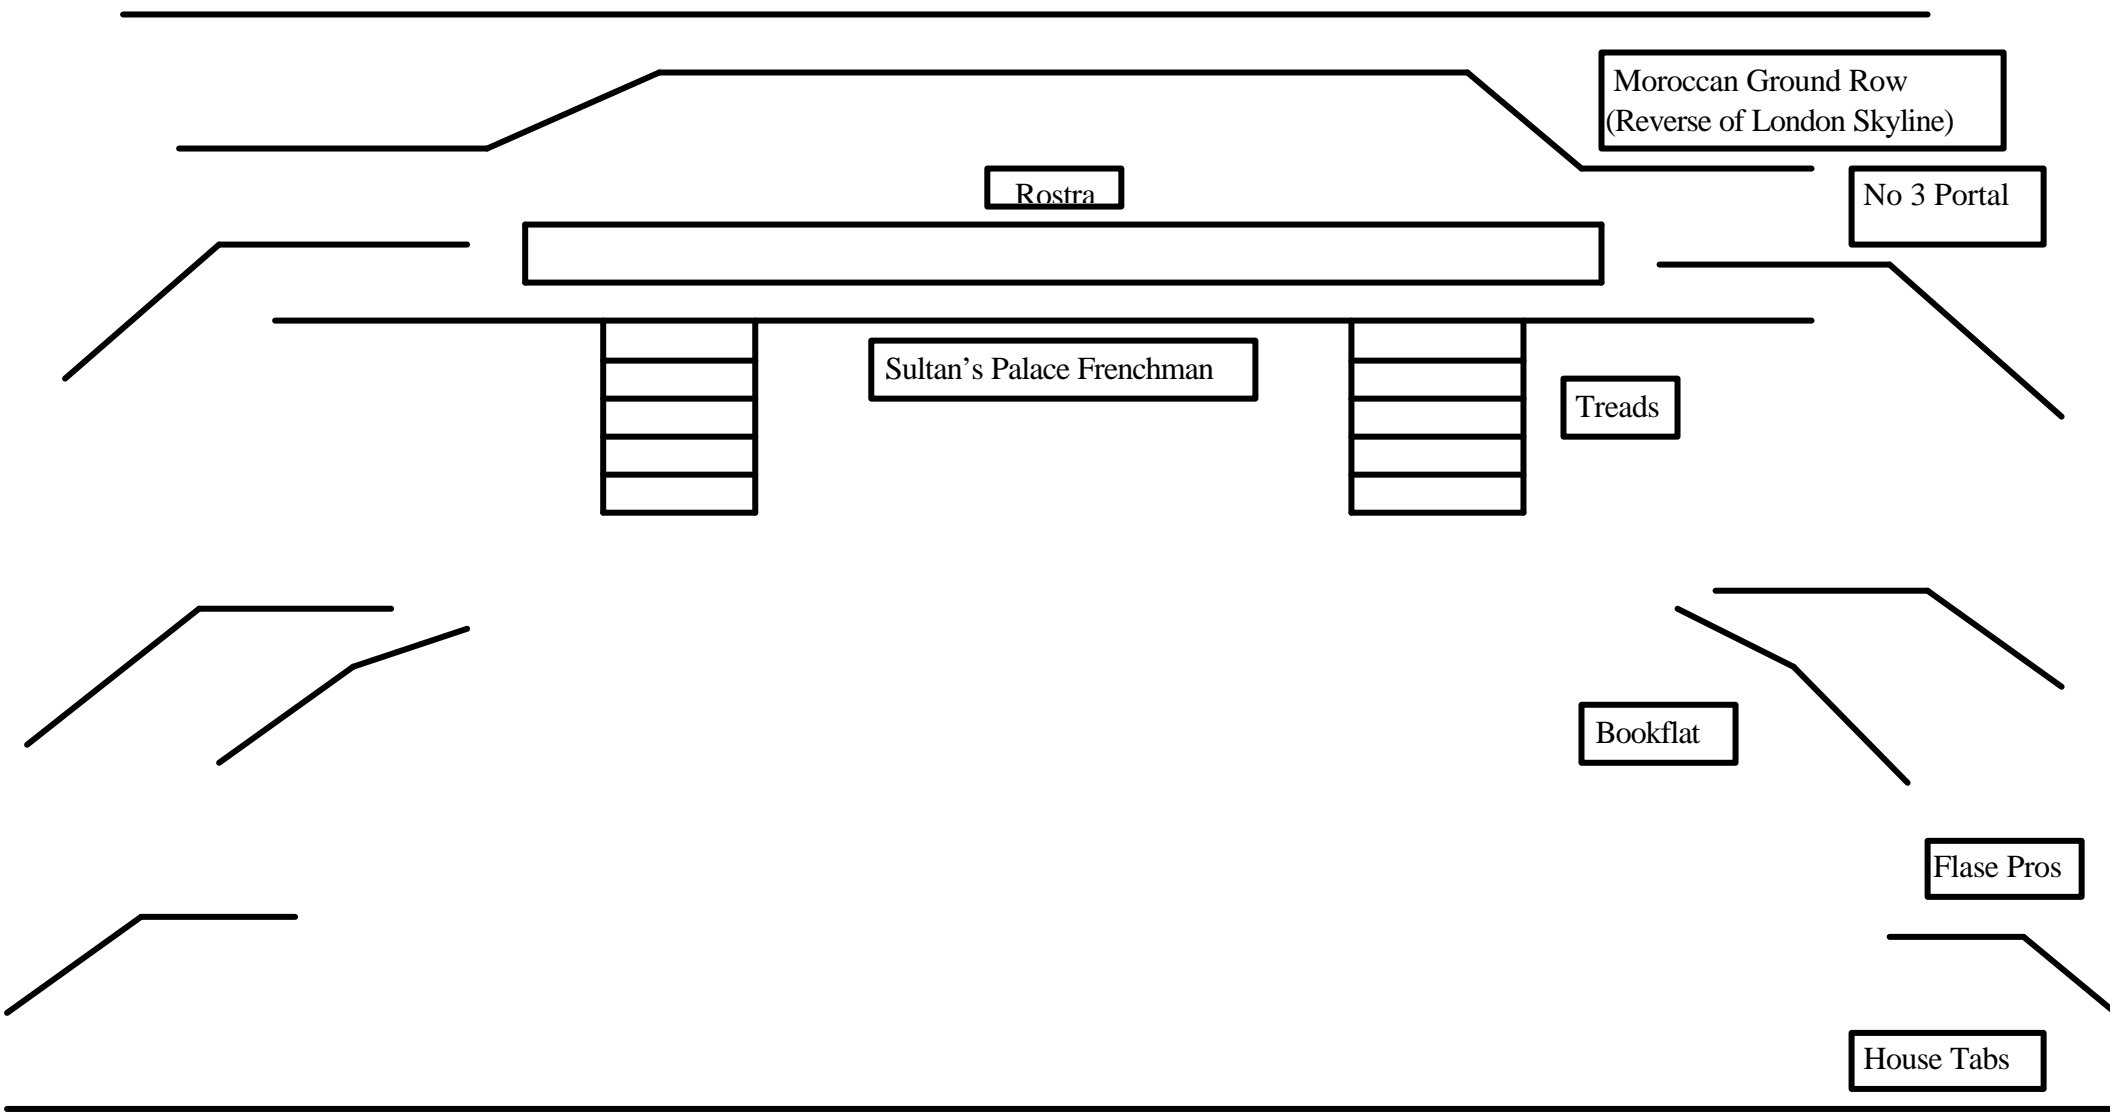

Cyclorama

Moroccan Ground Row
(Reverse of London Skyline)

Rostra

No 3 Portal

Sultan's Palace Frenchman

Treads

Bookflat

Flase Pros

House Tabs

**DICK WHITTINGTON
ACT II SCENE 10
ON BOARD THE SAUCY SAL**

Cyclorama

No 3 Portal

Stern Truck

No 2 Portal

Mast

O.P. Truck

P.S. Truck

Ship's Rail

Ship's Rail

False Proscenium

House Tabs

DICK WHITTINGTON
ACT II SCENE 8
TAVERN AT THE QUAYSIDE

Cyclorama

Ship